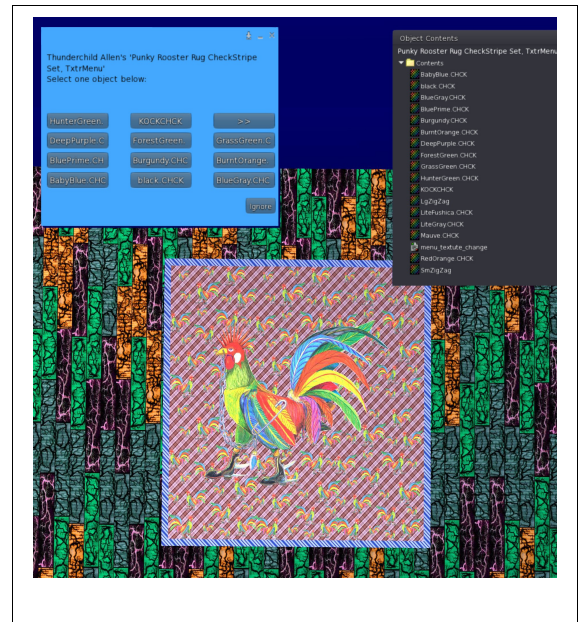

INFORMATION

[Http://kock.rocks](http://kock.rocks). "Punky Rooster, Mascot KOCK.rocks BiPolar Radio" is a 2015 total pencil creation.